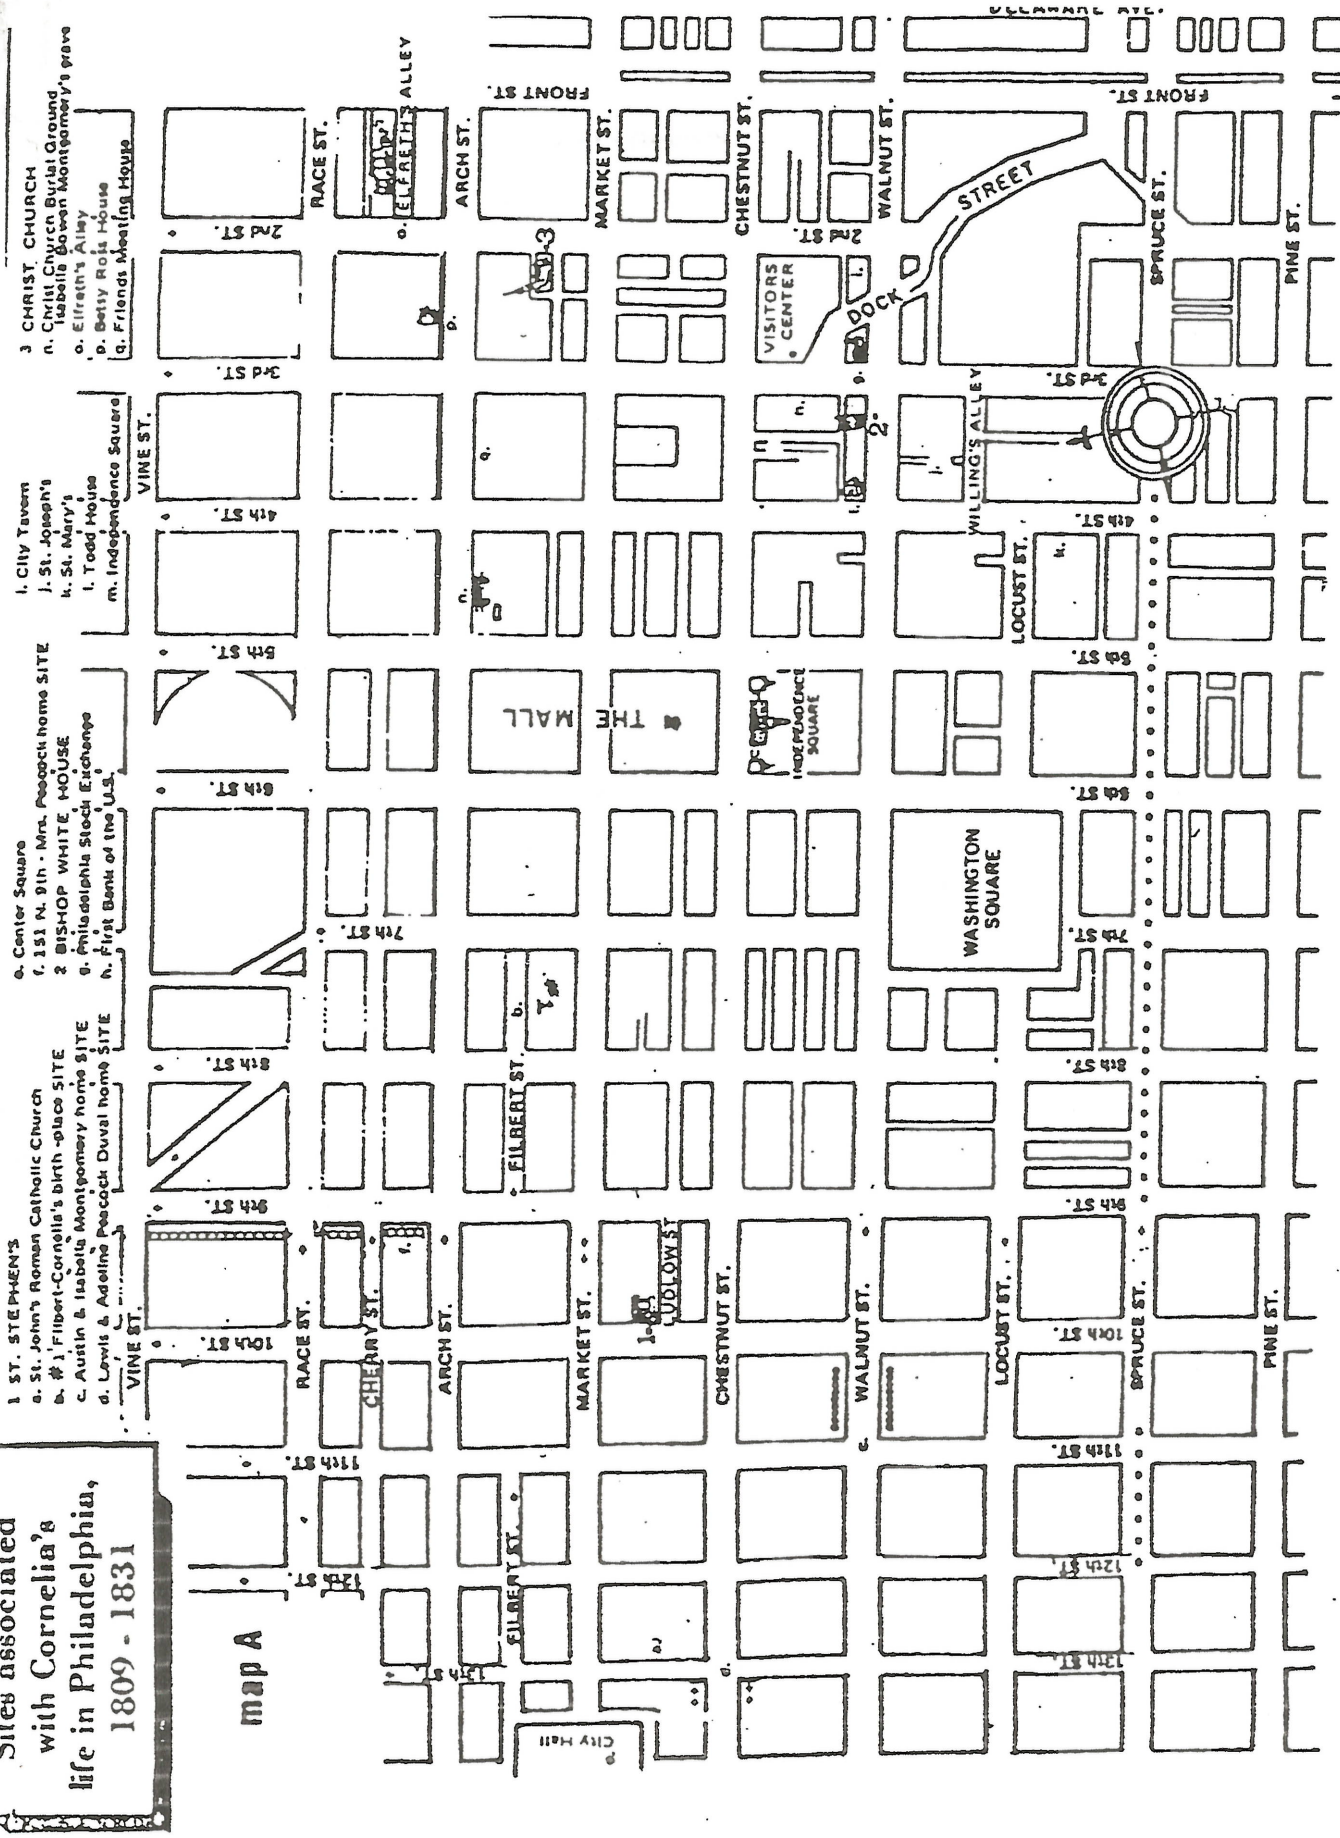

Sites associated  
with Cornelia's  
life in Philadelphia,  
1809 - 1831

map A

- 3 CHRIST CHURCH  
n. Christ Church Bural Ground  
Isabelle Bowen Montgomery's grave  
o. Elfreth's Alley  
p. Betty Ross House  
q. Friends Meeting House

1. CITY Tavern  
j. St. Joseph's  
k. St. Mary's  
l. Todd House  
m. Independence Square

6. Center Square  
7. 151 N. 9th - Mrs. Peacock home SITE  
2 BISHOP WHITE HOUSE  
8. Philadelphia Stock Exchange  
n. First Bank of the U.S.

**map B**